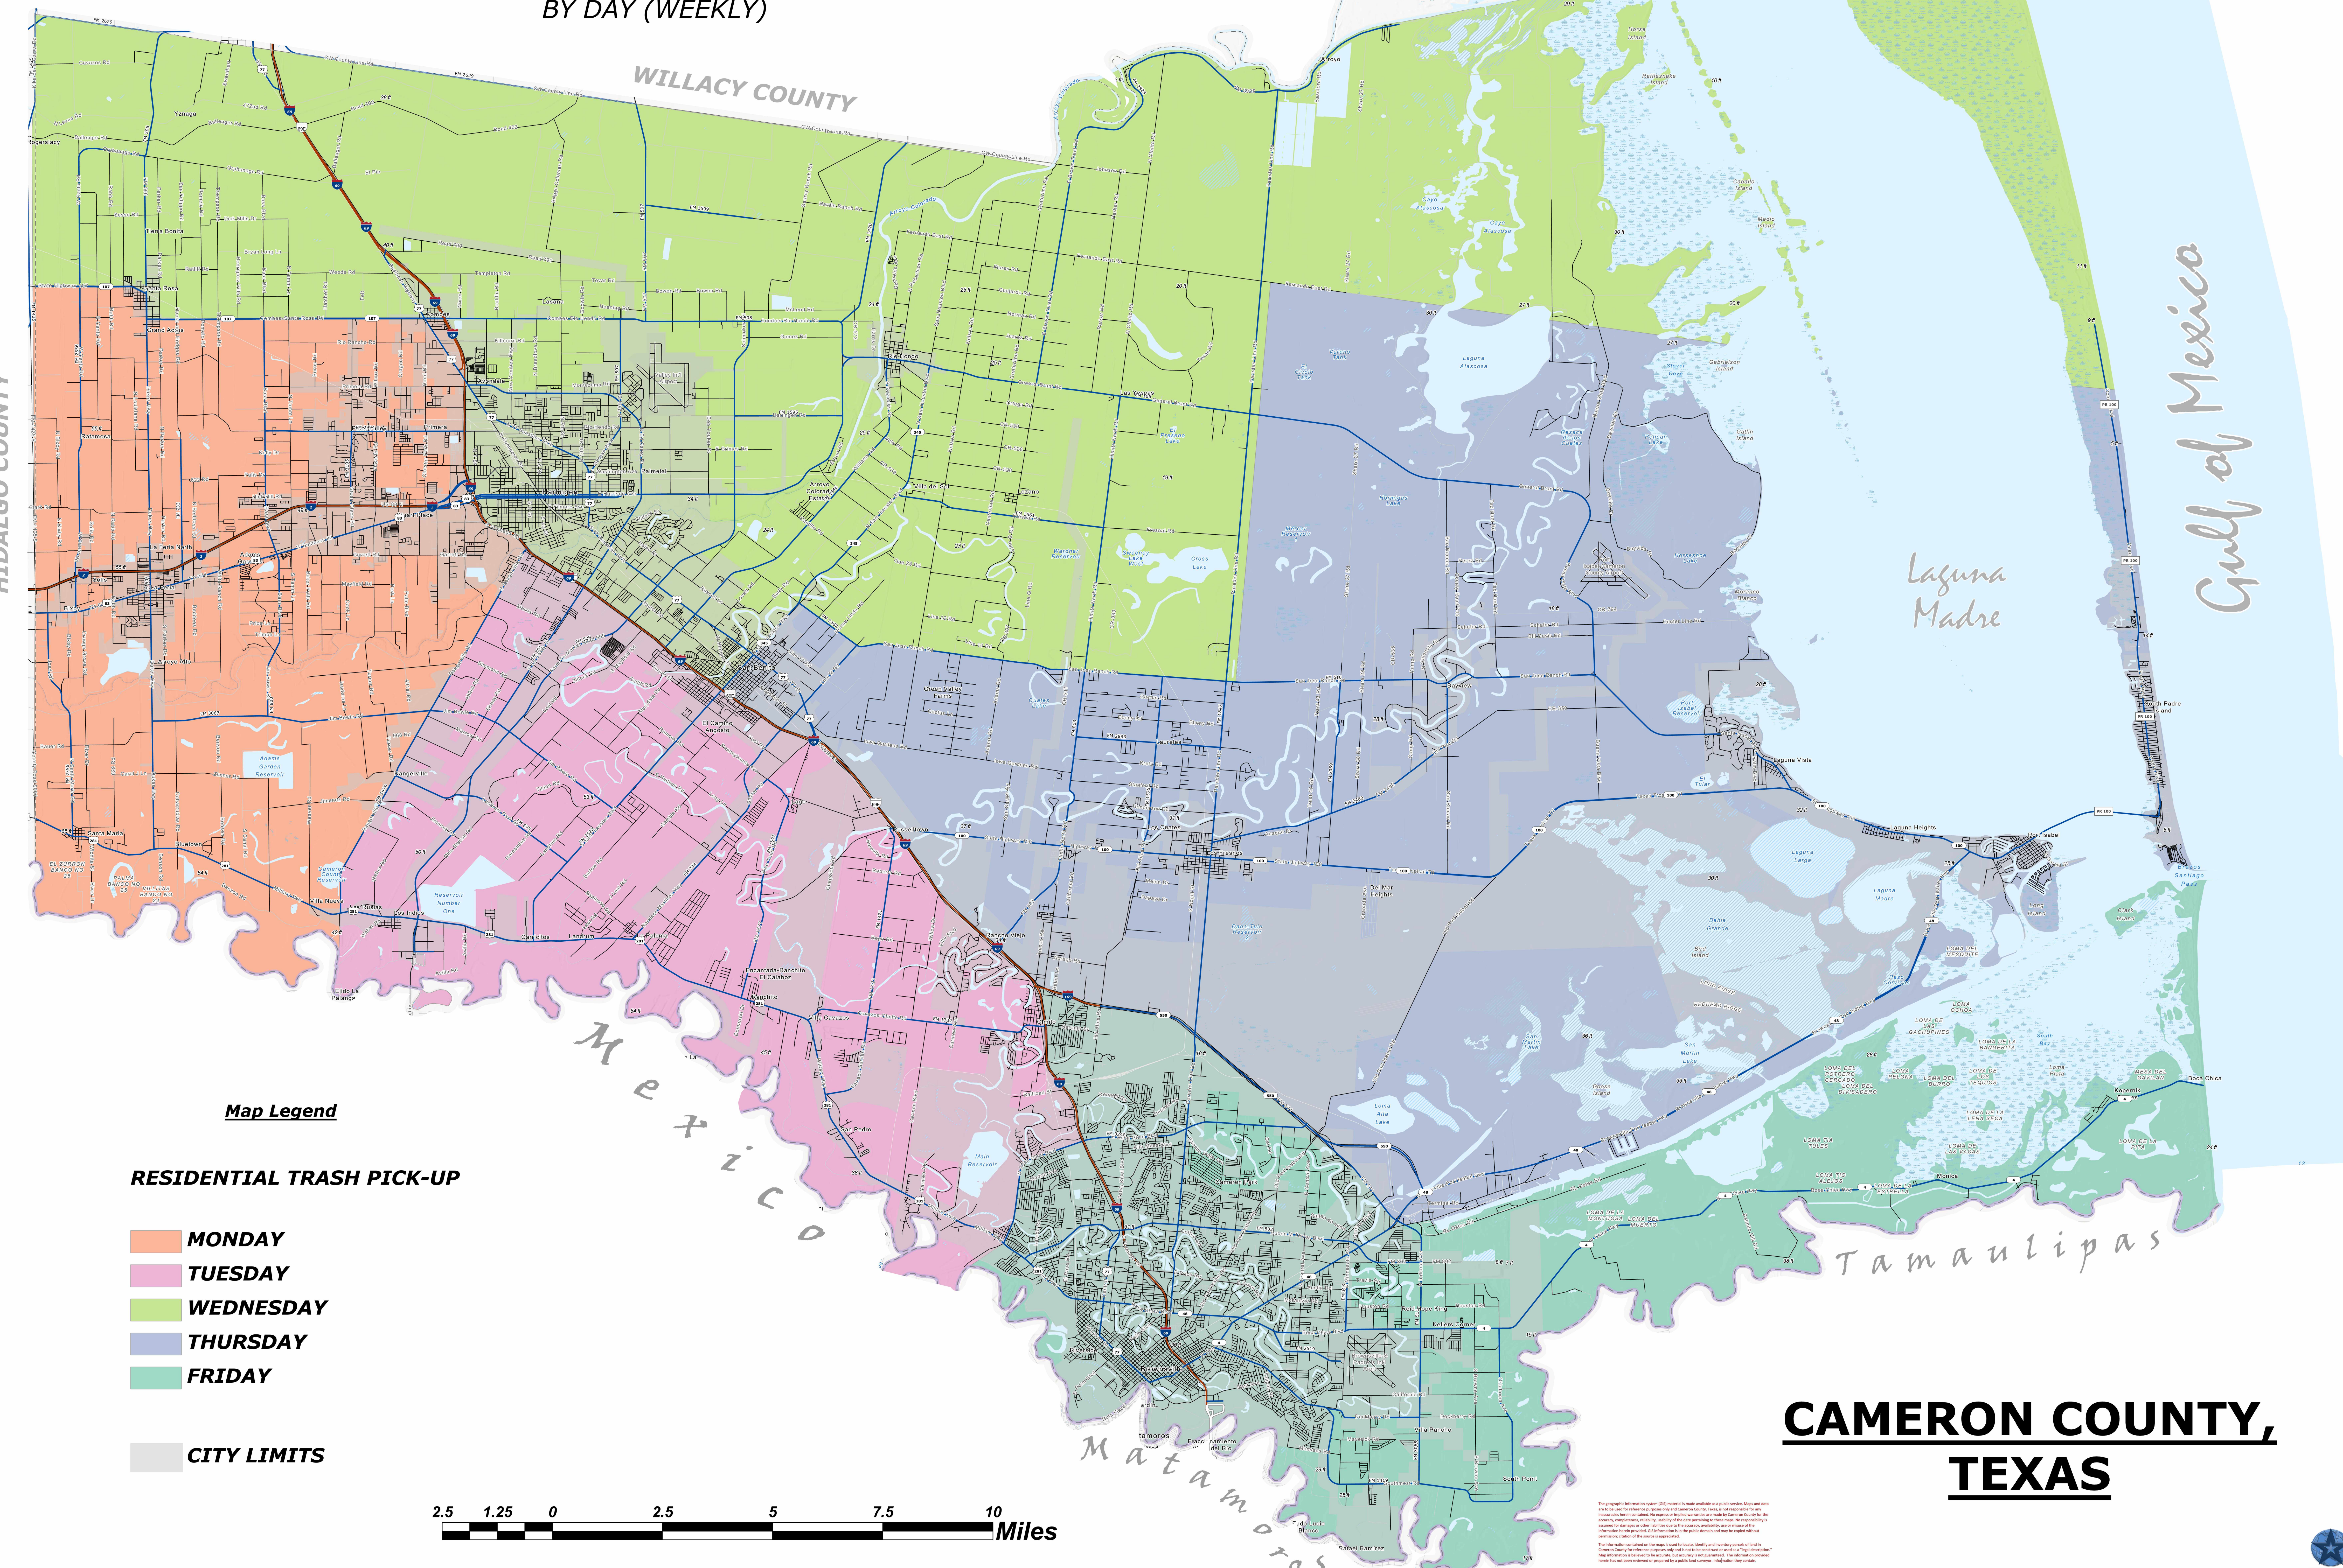

CAMERON COUNTY

RESIDENTIAL TRASH PICK-UP

BY DAY (WEEKLY)

Map Legend

RESIDENTIAL TRASH PICK-UP

- MONDAY
- TUESDAY
- WEDNESDAY
- THURSDAY
- FRIDAY
- CITY LIMITS

CAMERON COUNTY, TEXAS